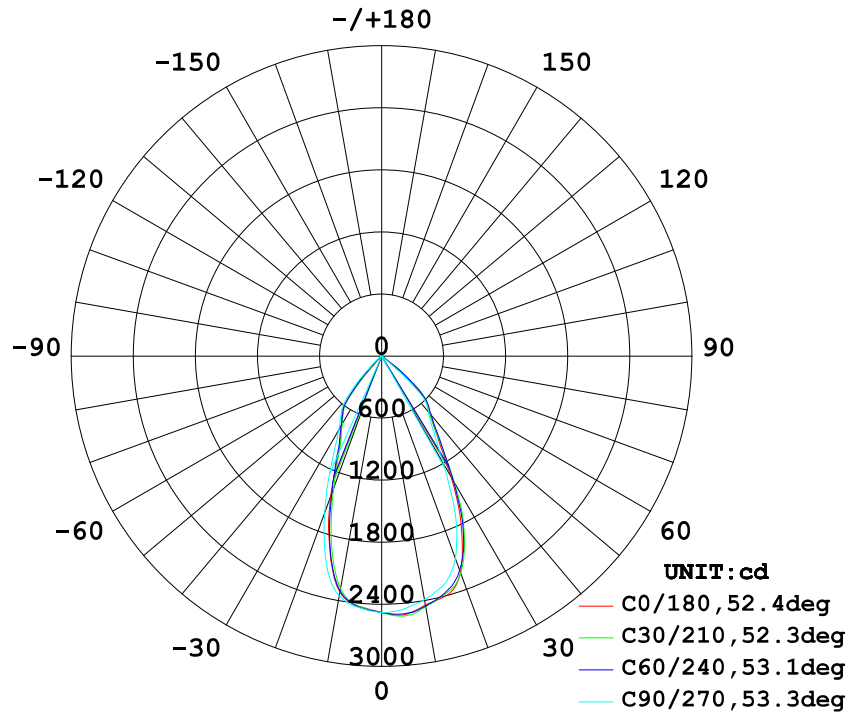

## LUMINOUS INTENSITY DISTRIBUTION DIAGRAM

AVERAGE BEAM ANGLE(50%):52.8 DEG