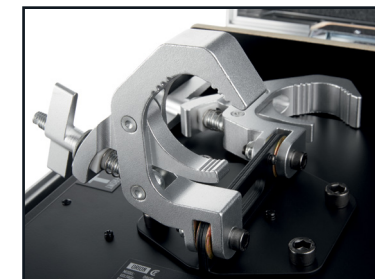

ORION

FEATURE PACKED HYBRID LUMINAIRE

- SMOOTH CMY COLOR MIXING
- FIXED COLOR WHEEL
- 2 GOBO WHEELS
- 3 + 1 DOUBLE WHEEL PRISMS
- DOUBLE LINEAR FROST
- 2° - 42° ZOOM WITH AUTOFOCUS
- ANIMATION EFFECT

The CLF Orion is a multifunctional and powerful hybrid. This all-in-one workhorse features a wide lens which allows big mid-air effects. The 471W Osram light source provides a very bright and punchy beam, which can be zoomed from 2° to 42°. Colors can be mixed smoothly by using the CMY wheels, there is also a fixed color wheel available.

Among the effects are a fixed and rotating gobo wheel, both equipped with autofocus when zooming. Next to that, two prism wheels and an animation wheel are also part of the feature package. Two linear frosts are combinable for maximum flexibility. Hotspot control enables smooth projection, and a high CRI filter is available for television and theatre use.

POWER	
INPUT VOLTAGE	100 - 240 VAC, 50/60HZ
STANDBY POWER	498W (LAMP ON)
TOTAL POWER CONSUMPTION	630W
TYPICAL CURRENT	2.7A
COS φ	0.972
POWER PLUG TYPE	SEETRONIC POWERCON TRUE
SOURCE	
LAMP	OSRAM SIRIUS HRI 471W SN
EXPECTED LIFETIME	1500 HOURS
CRI LEVEL	80 (STANDARD), 90+ (WITH HIGH CRI FILTER)
OPTICAL	
BEAM ANGLE	BEAM PROJECTION 2 - 21° SPOT PROJECTION 3 - 42°
PHOTOMETRIC	
OUTPUT 2° @10M	422000 LUX
OUTPUT 42° @10M	765 LUX
EFFECTS	
COLOR MIXING	CMY, FIXED COLOR WHEEL
GOBO	ROTATING WHEEL 9 + OPEN FIXED WHEEL 13 + OPEN
PRISM	WHEEL 1: LINEAR, 4-FACET, 8-FACET WHEEL 2: 8-FACET
ANIMATION	CONTINUOUS ANIMATION EFFECT WHEEL
ZOOM	2° - 42°
FROST	1° AND 5° LEVEL FROSTS, COMBINABLE
DIMMING	16 BIT
SHUTTER	0.5 - 9 TIMES / SECOND, RANDOM
PAN	540°
TILT	250°
HARDWARE	
INTERFACE	LCD DISPLAY
SOFTWARE UPLOAD	USB