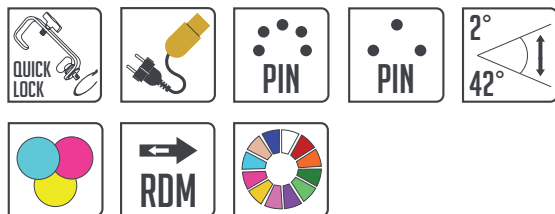

ORION

FEATURE PACKED HYBRID LUMINAIRE

- SMOOTH CMY COLOR MIXING
- FIXED COLOR WHEEL
- 2 GOBO WHEELS
- 3 + 1 DOUBLE WHEEL PRISMS
- DOUBLE LINEAR FROST
- 2° - 42° ZOOM WITH AUTOFOCUS
- ANIMATION EFFECT

The CLF Orion is a multifunctional and powerful hybrid. This all-in-one workhorse features a wide lens which allows big mid-air effects. The 471W Osram light source provides a very bright and punchy beam, which can be zoomed from 2° to 42°. Colors can be mixed smoothly by using the CMY wheels, there is also a fixed color wheel available.

Among the effects are a fixed and rotating gobo wheel, both equipped with autofocus when zooming. Next to that, two prism wheels and an animation wheel are also part of the feature package. Two linear frosts are combinable for maximum flexibility. Hotspot control enables smooth projection, and a high CRI filter is available for television and theatre use.

POWER	
INPUT VOLTAGE	100 - 240 VAC, 50/60HZ
STANDBY POWER	498W (LAMP ON)
TOTAL POWER CONSUMPTION	630W
TYPICAL CURRENT	2.7A
COS φ	0.972
POWER PLUG TYPE	SEETRONIC POWERCON TRUE
SOURCE	
LAMP	OSRAM SIRIUS HRI 471W SN
EXPECTED LIFETIME	1500 HOURS
CRI LEVEL	80 (STANDARD), 90+ (WITH HIGH CRI FILTER)
OPTICAL	
BEAM ANGLE	BEAM PROJECTION 2 - 21° SPOT PROJECTION 3 - 42°
PHOTOMETRIC	
OUTPUT 2° @10M	422000 LUX
OUTPUT 42° @10M	765 LUX
EFFECTS	
COLOR MIXING	CMY, FIXED COLOR WHEEL
GOBO	ROTATING WHEEL 9 + OPEN FIXED WHEEL 13 + OPEN
PRISM	WHEEL 1: LINEAR, 4-FACET, 8-FACET WHEEL 2: 8-FACET
ANIMATION	CONTINUOUS ANIMATION EFFECT WHEEL
ZOOM	2° - 42°
FROST	1° AND 5° LEVEL FROSTS, COMBINABLE
DIMMING	16 BIT
SHUTTER	0.5 - 9 TIMES / SECOND, RANDOM
PAN	540°
TILT	250°
HARDWARE	
INTERFACE	LCD DISPLAY
SOFTWARE UPLOAD	USB